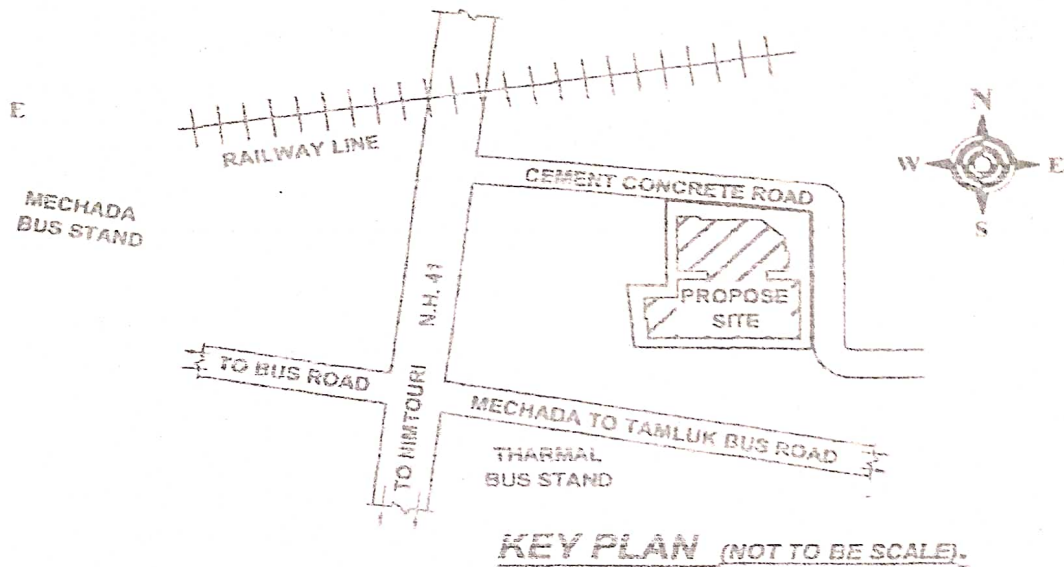

The location details of the project, with clear demarcation of land dedicated for the project along with its boundaries including the latitude and longitude of the end points of the project:

Plot No 386, J.L No. 5, Khatian No. 206, Mouza Kakdihi, Under Santipur 1 No. Gram Panchayet, Village Andulia, P.O. Mecheda, P.S. Kolaghat, Dist. Purba Medinipur, PIN 721137

The site is butted and bounded by:

- On the North: Kolaghat Thermal Power Project
- On the South: Gourhari Mondal
- On the East: Village Pathway and Madan Mohan Gayen
- On the West: Kalipada Das

CO - ORDINATE

Longitude: **87.86E**, Latitude: **22.41N**

Bandana Samanta

Bandana Samanta
Developer